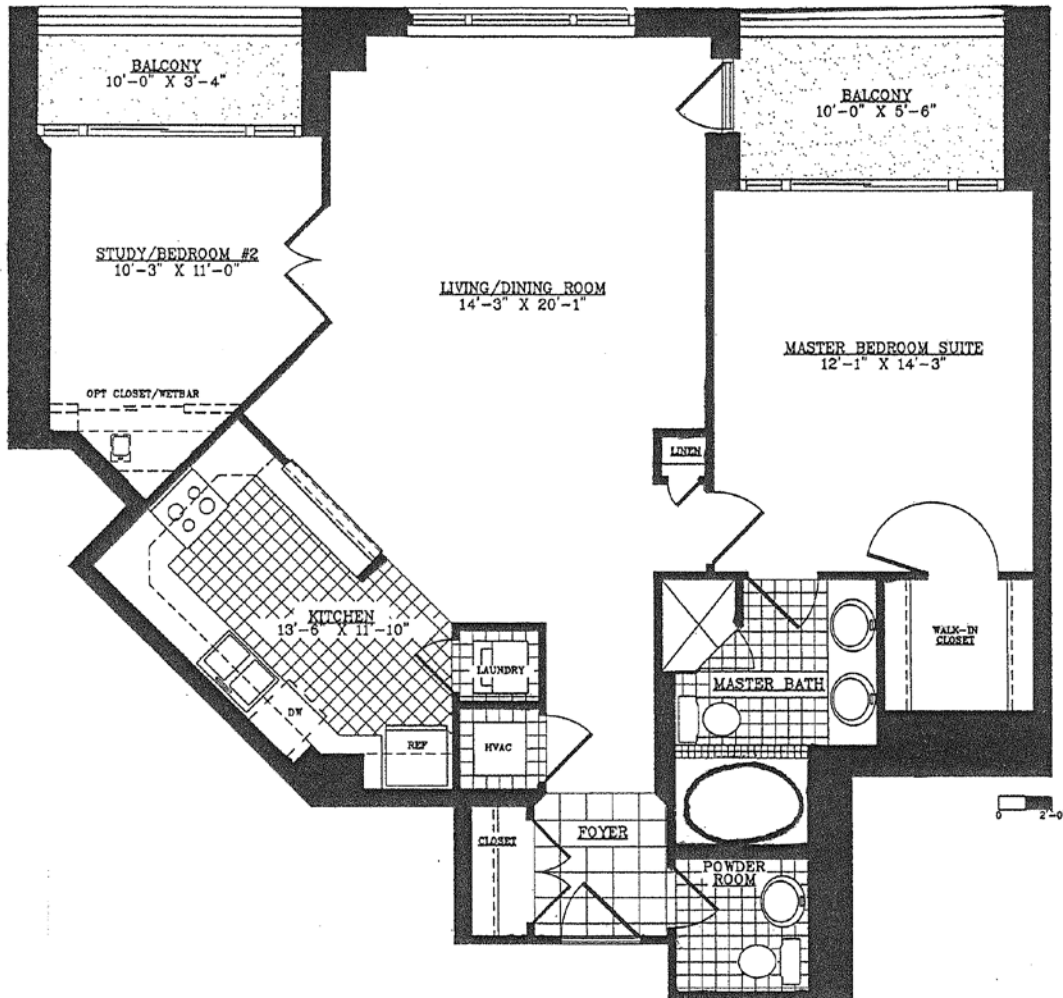

Our views tower above the rest

# FLOOR PLAN FOR THE ACAPULCO

INTERIOR	1,041 sq. ft.
EXTERIOR	88 sq. ft.
<b>TOTAL AREA</b>	<b>1,129 sq. ft.</b>