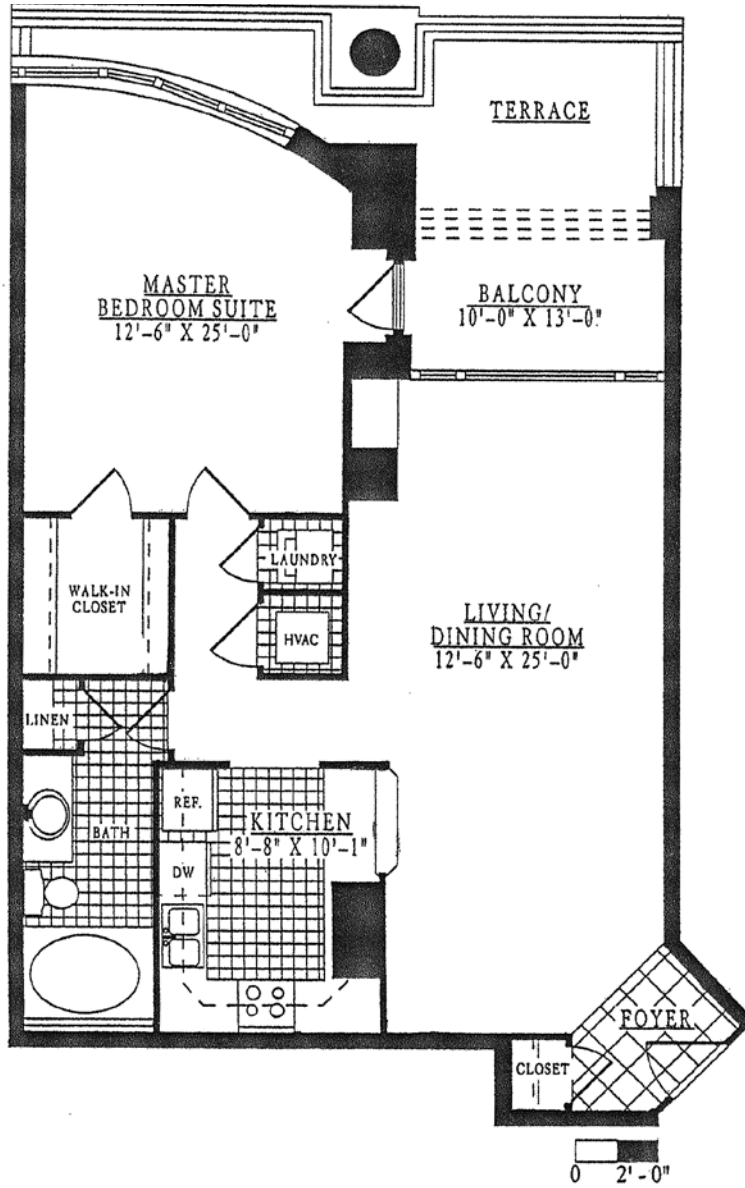

Our views tower above the rest

FLOOR PLAN FOR THE CANCUN

| | |
|-------------------|--------------------|
| INTERIOR | 845 sq. ft. |
| EXTERIOR | 55 sq. ft. |
| TOTAL AREA | 900 sq. ft. |
| (5TH FLOOR ONLY) | |

| | |
|-------------------|--------------------|
| INTERIOR | 816 sq. ft. |
| EXTERIOR | 157 sq. ft. |
| TOTAL AREA | 973 sq. ft. |