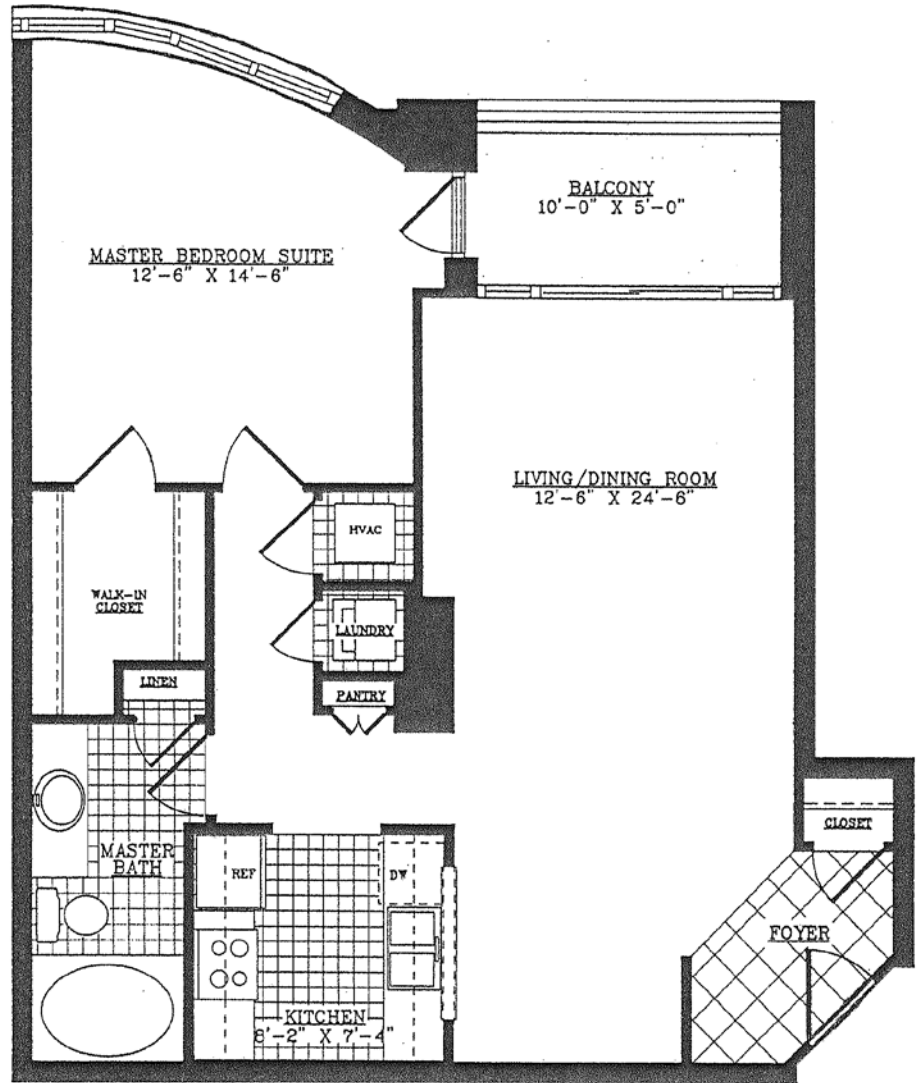

Our views tower above the rest

FLOOR PLAN FOR THE CAPRI

INTERIOR	806 sq. ft.
EXTERIOR	50 sq. ft.
TOTAL AREA	856 sq. ft.