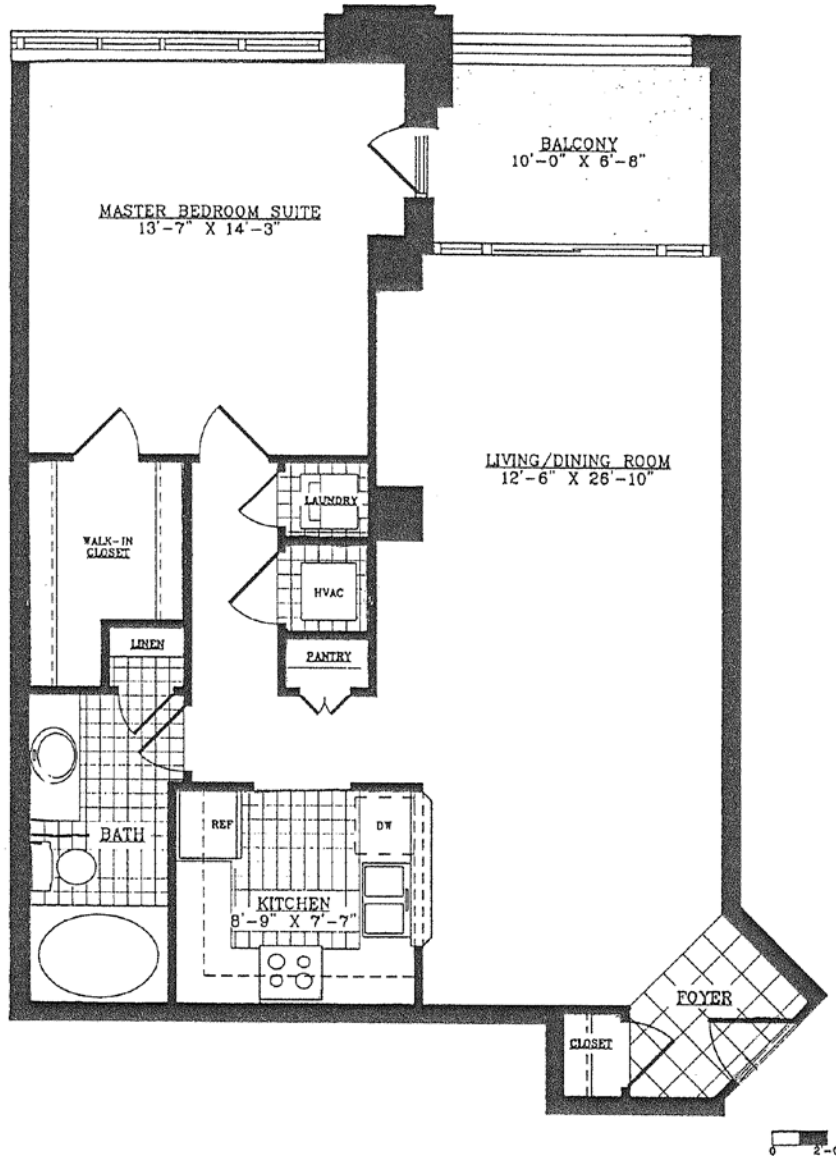

Our views tower above the rest

FLOOR PLAN FOR THE CARMEL

INTERIOR	871 sq. ft.
EXTERIOR	65 sq. ft.
TOTAL AREA	936 sq. ft.