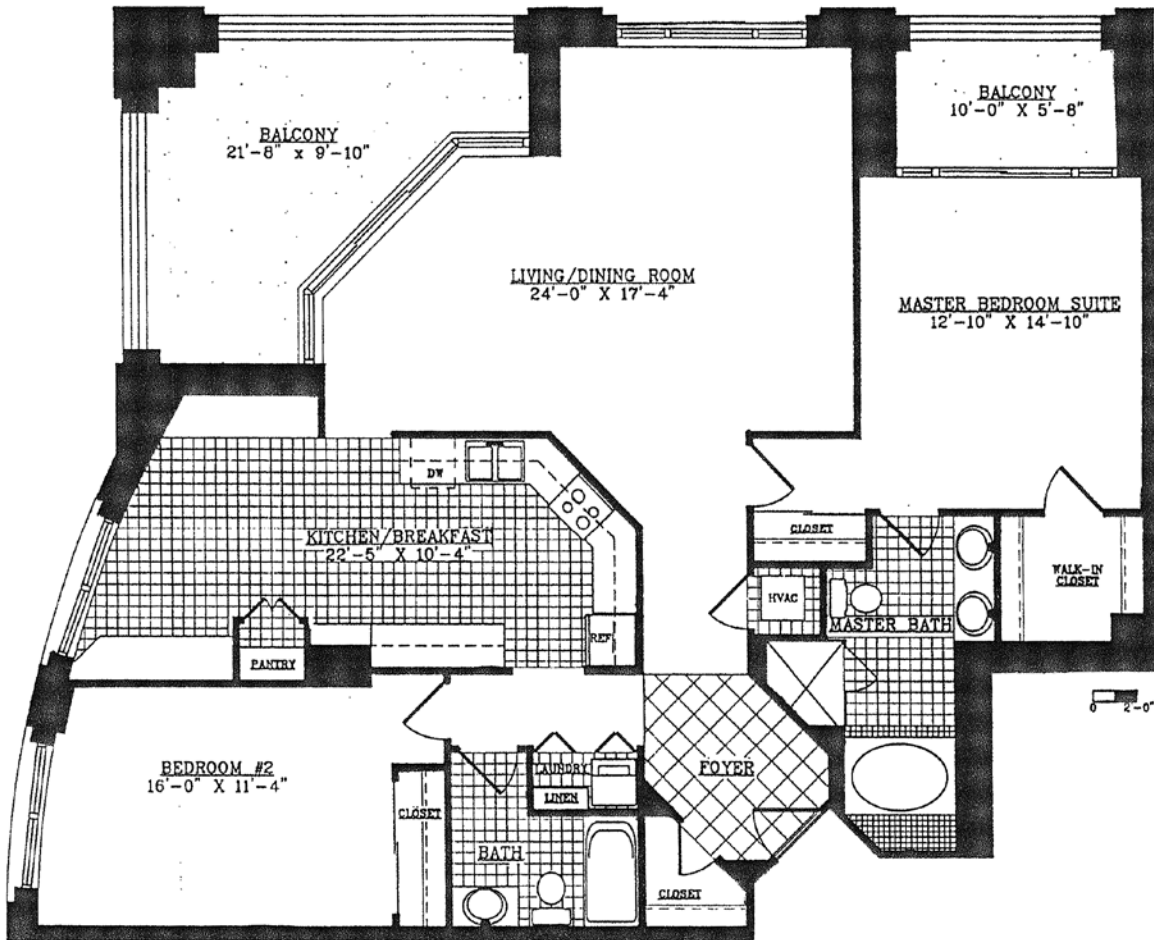

Our views tower above the rest

FLOOR PLAN FOR THE CORONADO

INTERIOR	1,600 sq. ft.
EXTERIOR	222 sq. ft.
TOTAL AREA	1,822 sq. ft.

INTERIOR	1,573 sq. ft.
EXTERIOR	222 sq. ft.
TOTAL AREA	1,795 sq. ft.