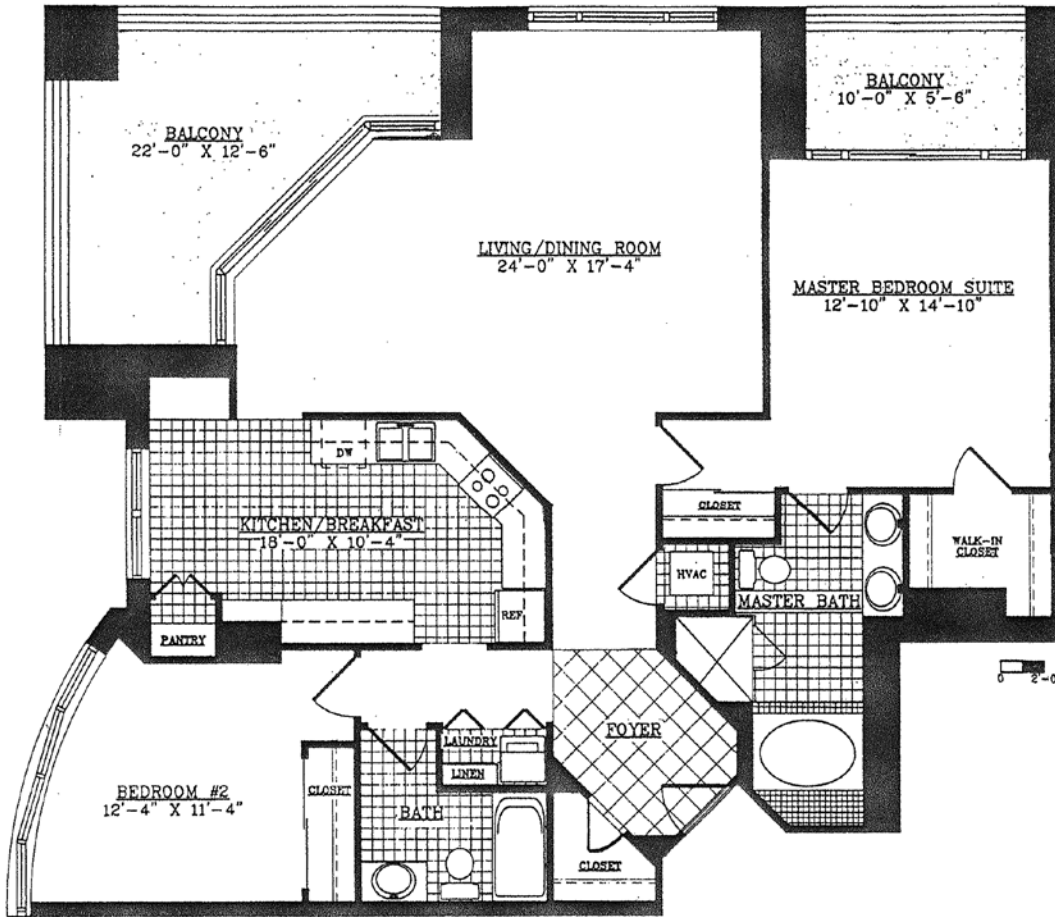

Our views tower above the rest

FLOOR PLAN FOR THE DEL RAY

INTERIOR	1,444 sq. ft.
EXTERIOR	209 sq. ft.
TOTAL AREA	1,653 sq. ft.