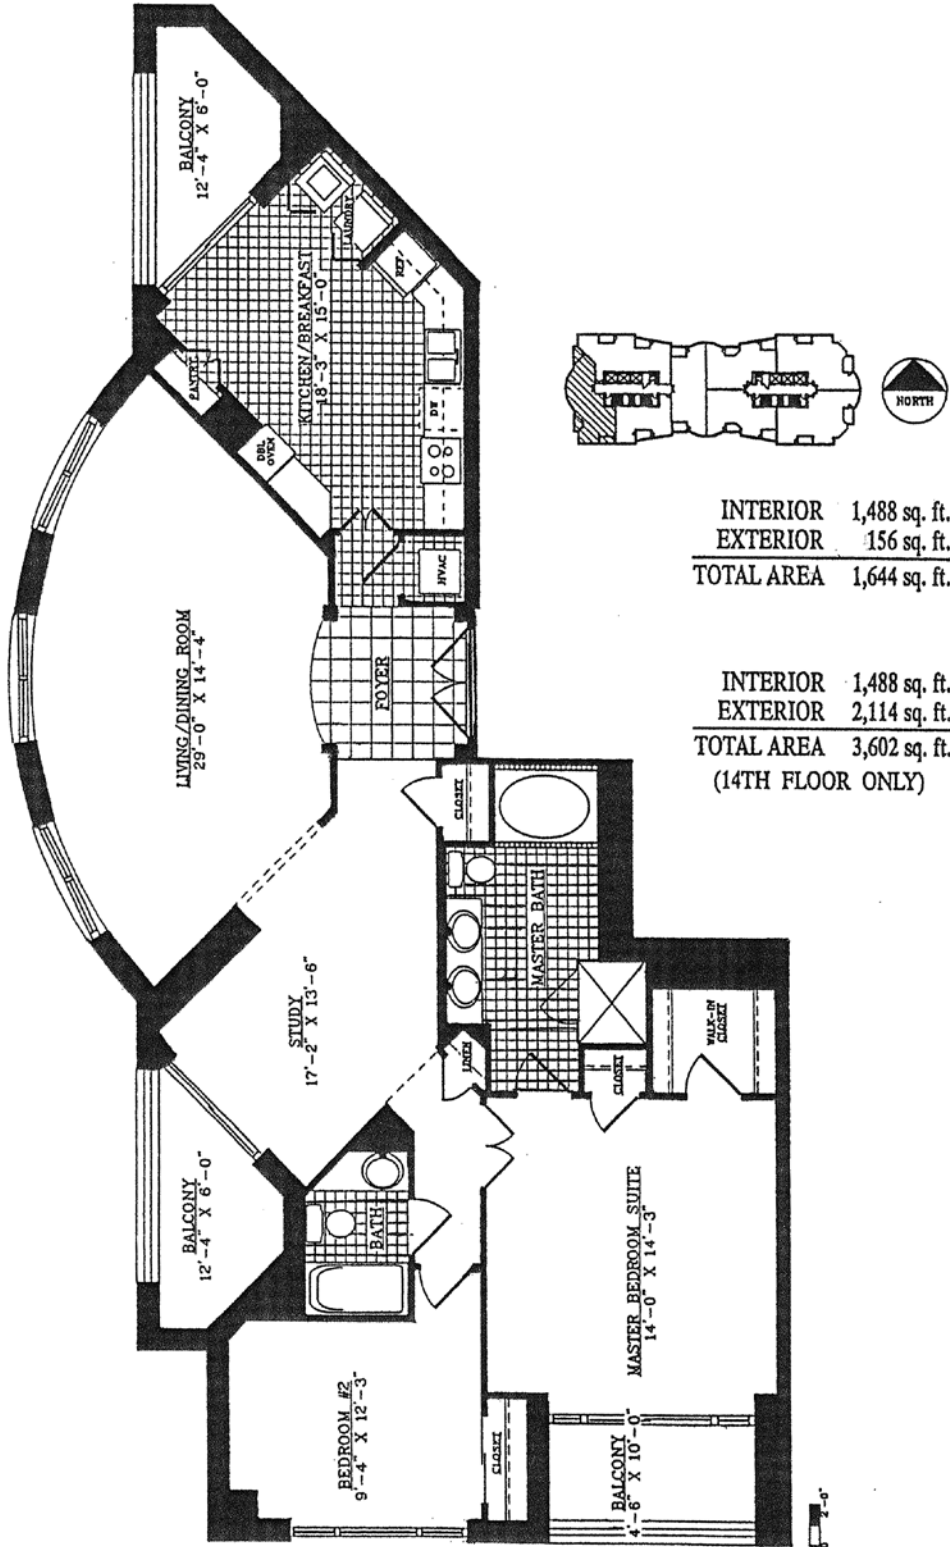

Our views tower above the rest

FLOOR PLAN FOR THE LISBON

INTERIOR 1,488 sq. ft.
 EXTERIOR 156 sq. ft.

 TOTAL AREA 1,644 sq. ft.

INTERIOR 1,488 sq. ft.
 EXTERIOR 2,114 sq. ft.

 TOTAL AREA 3,602 sq. ft.
 (14TH FLOOR ONLY)