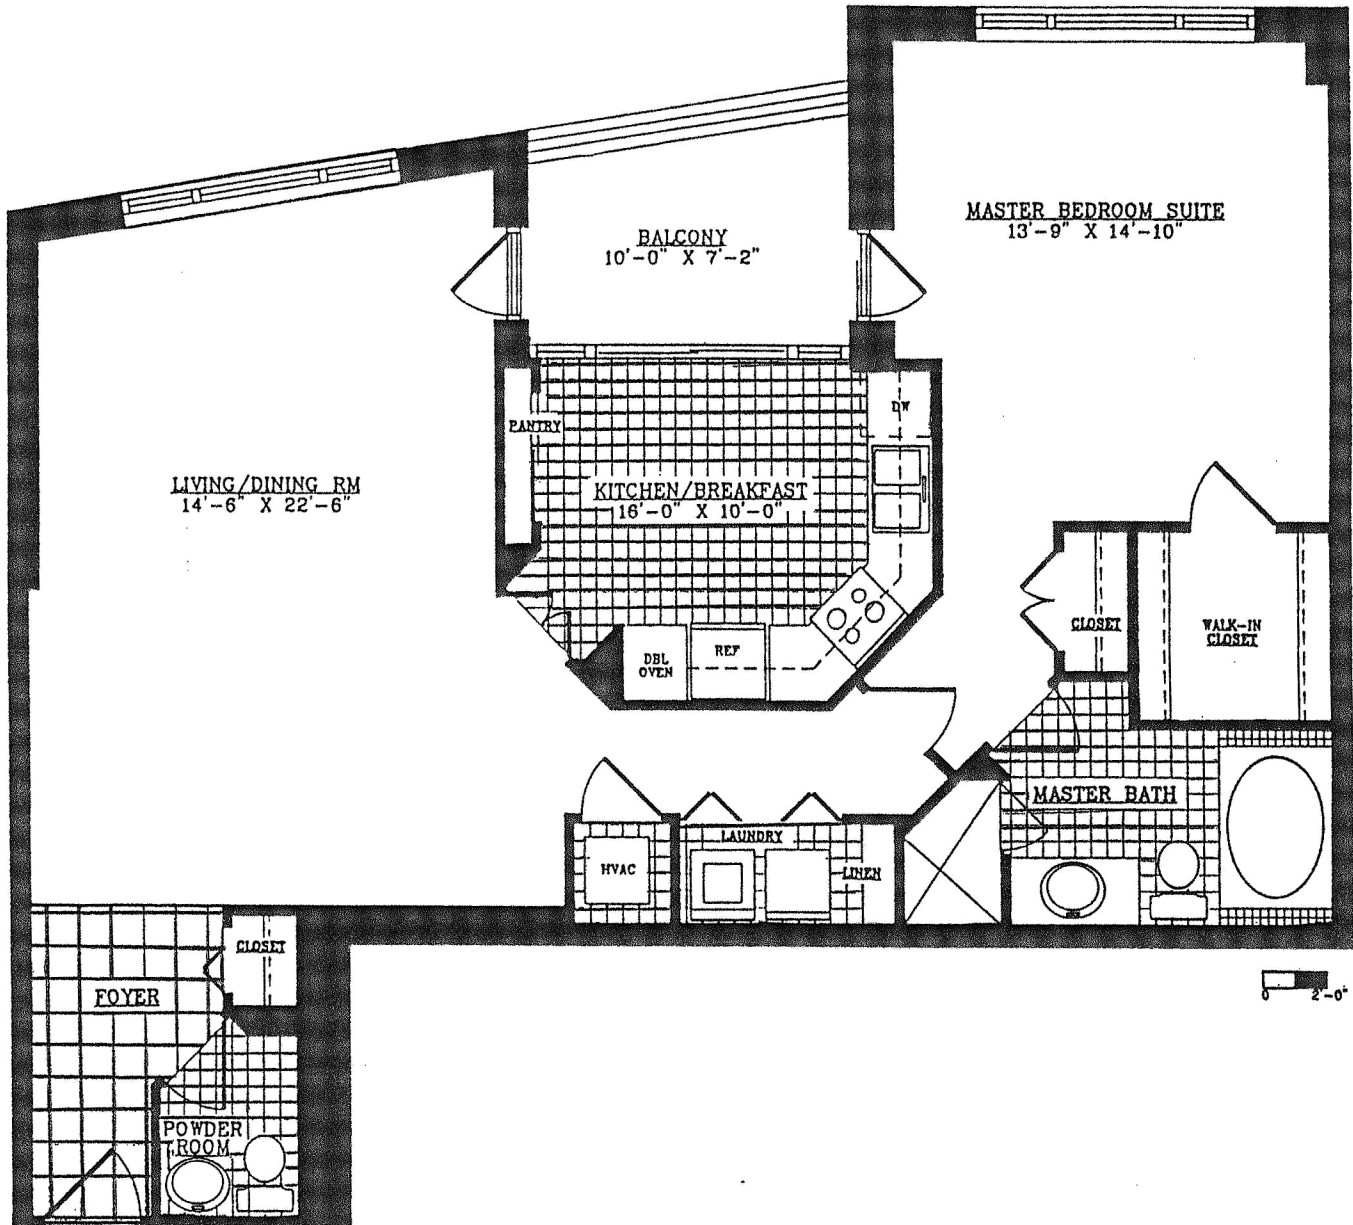

FLOOR PLAN FOR THE MANHATTAN

INTERIOR	1,068 sq. ft.
EXTERIOR	70 sq. ft.
TOTAL AREA	1,138 sq. ft.