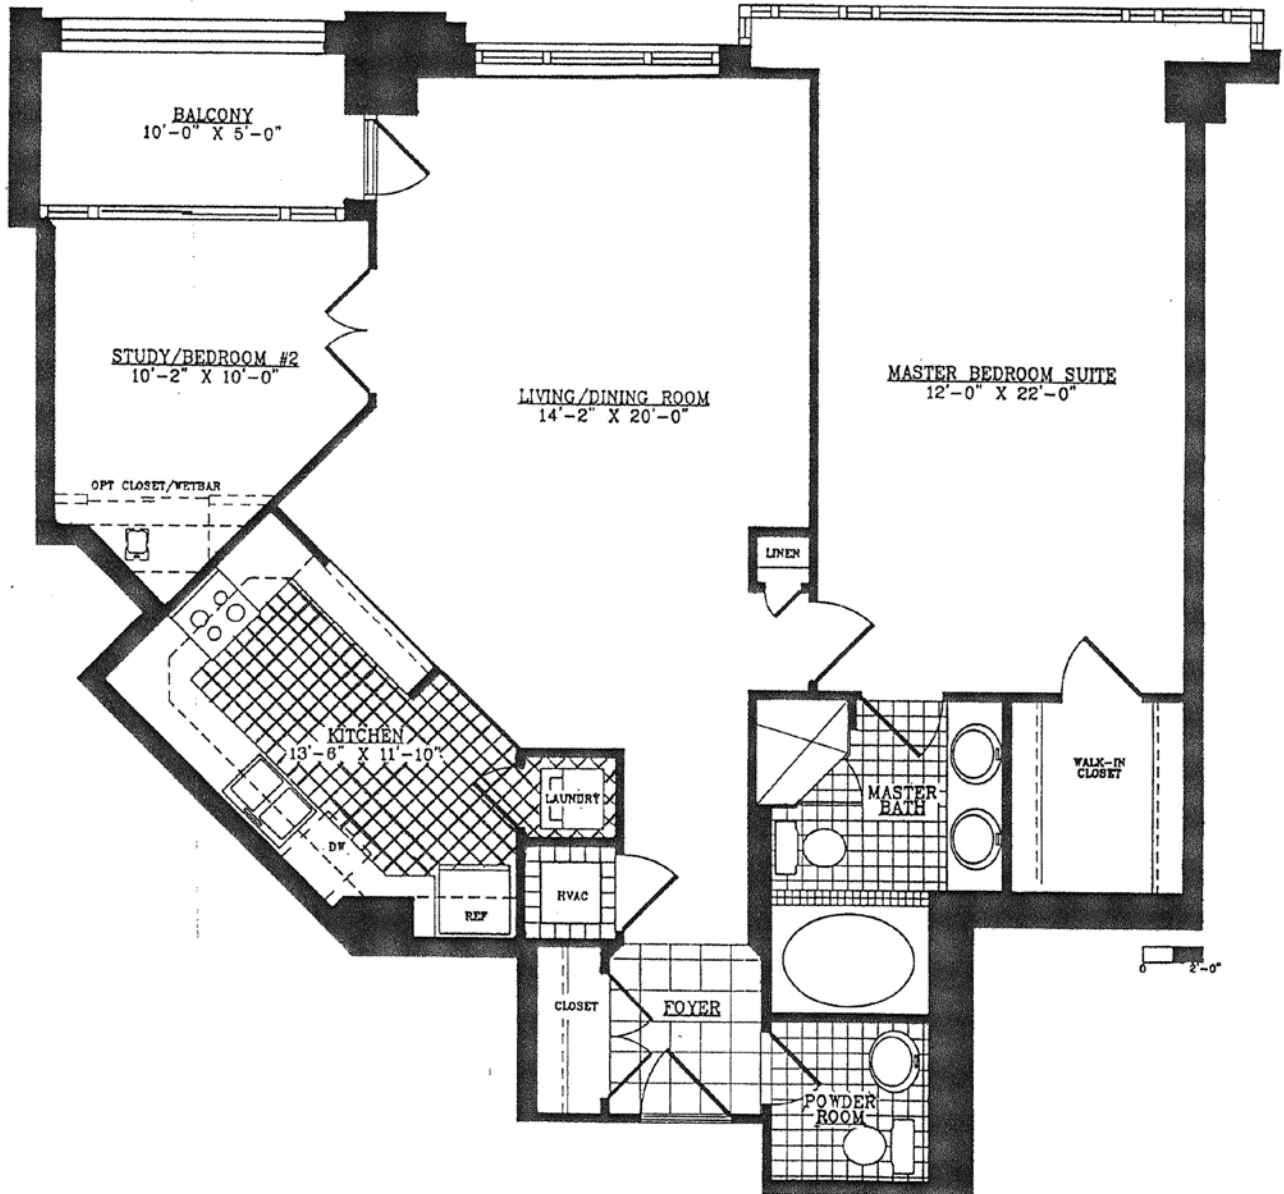

Our views tower above the rest

FLOOR PLAN FOR THE MARACAIBO

INTERIOR	1,131sq. ft.
EXTERIOR	51 sq. ft.
TOTAL AREA	1,182 sq. ft.