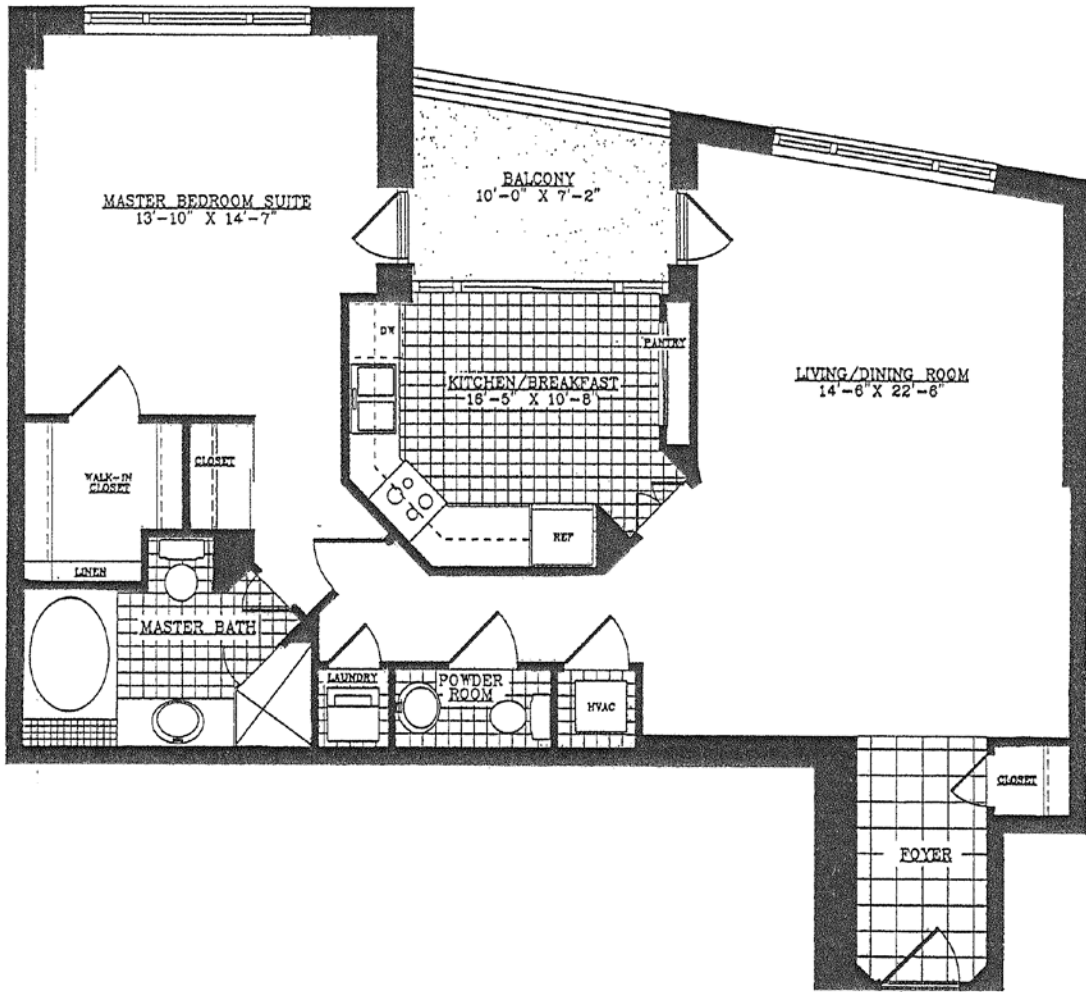

Our views tower above the rest

FLOOR PLAN FOR THE MARBELLA

INTERIOR	1,054 sq. ft.
EXTERIOR	63 sq. ft.
TOTAL AREA	1,117 sq. ft.