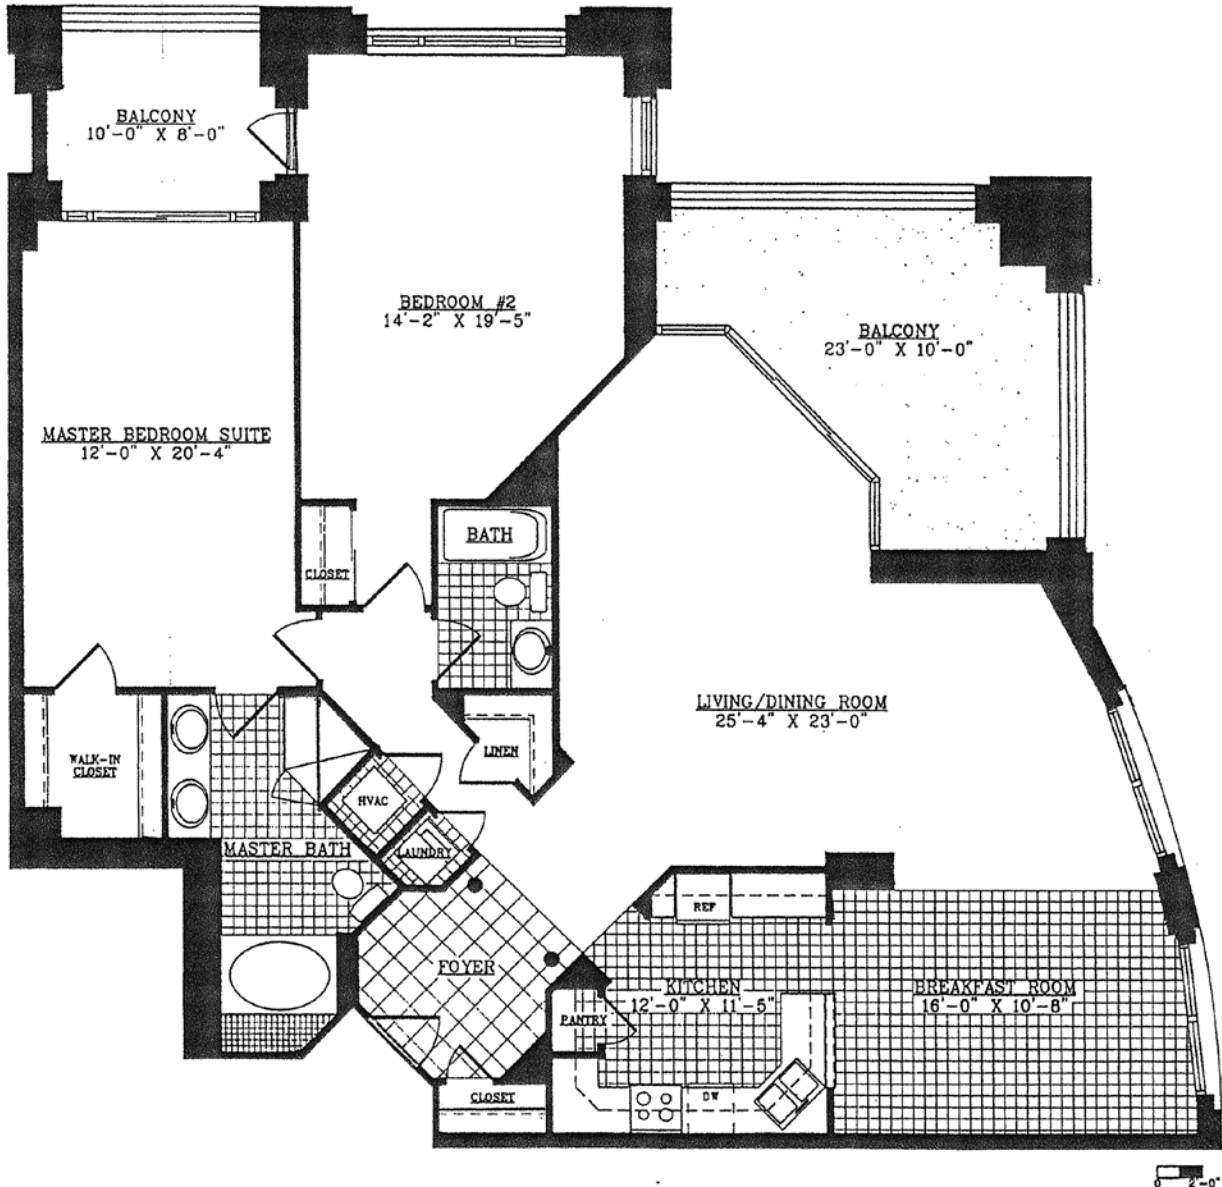

Our views tower above the rest

FLOOR PLAN FOR THE MONTEGO

| | |
|-------------------|----------------------|
| INTERIOR | 1,574 sq. ft. |
| EXTERIOR | 222 sq. ft. |
| TOTAL AREA | 1,796 sq. ft. |