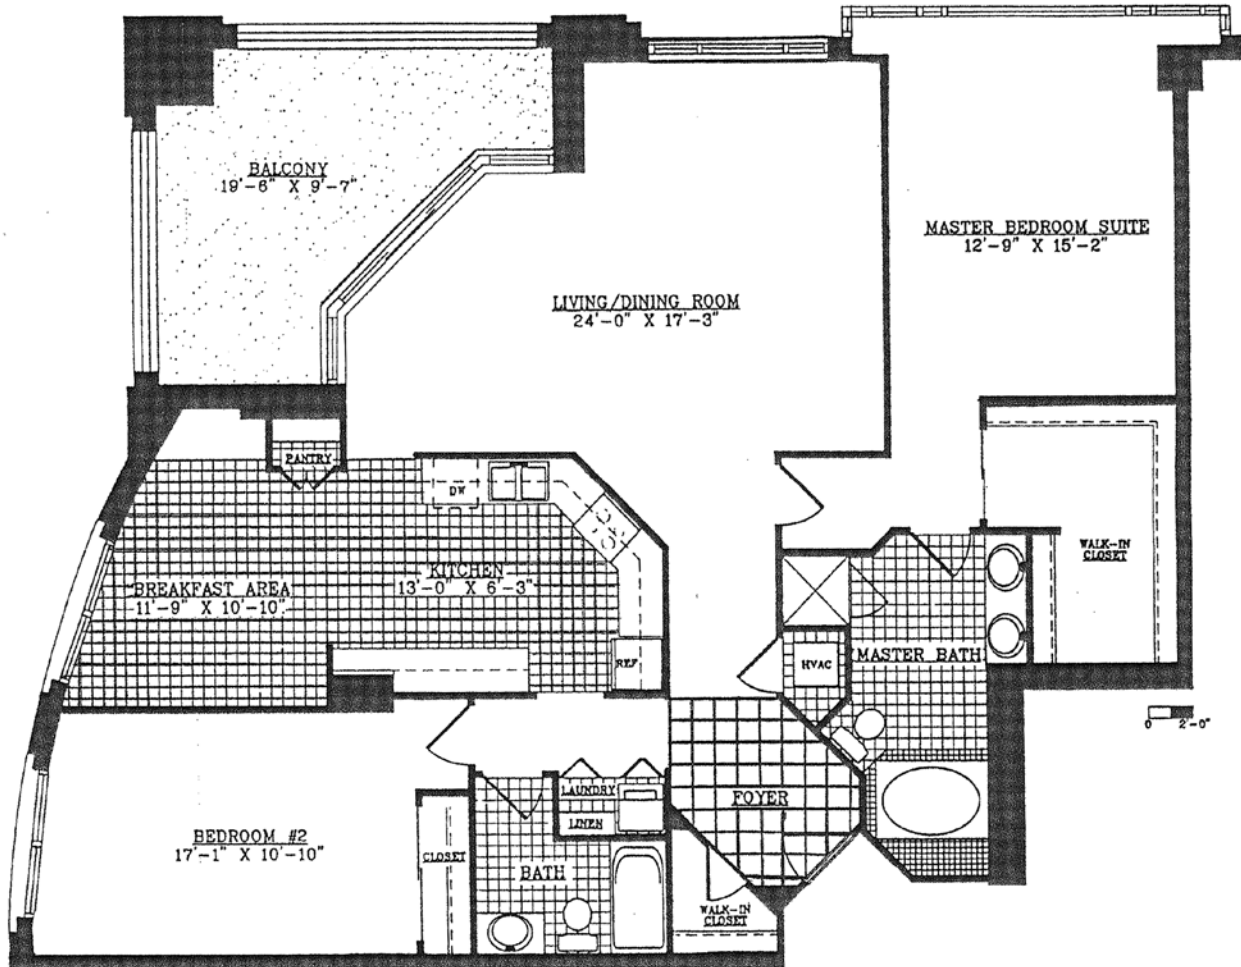

Our views tower above the rest

FLOOR PLAN FOR THE MYKANOS

INTERIOR	1,658 sq. ft.
EXTERIOR	173 sq. ft.
TOTAL AREA	1,831 sq. ft.