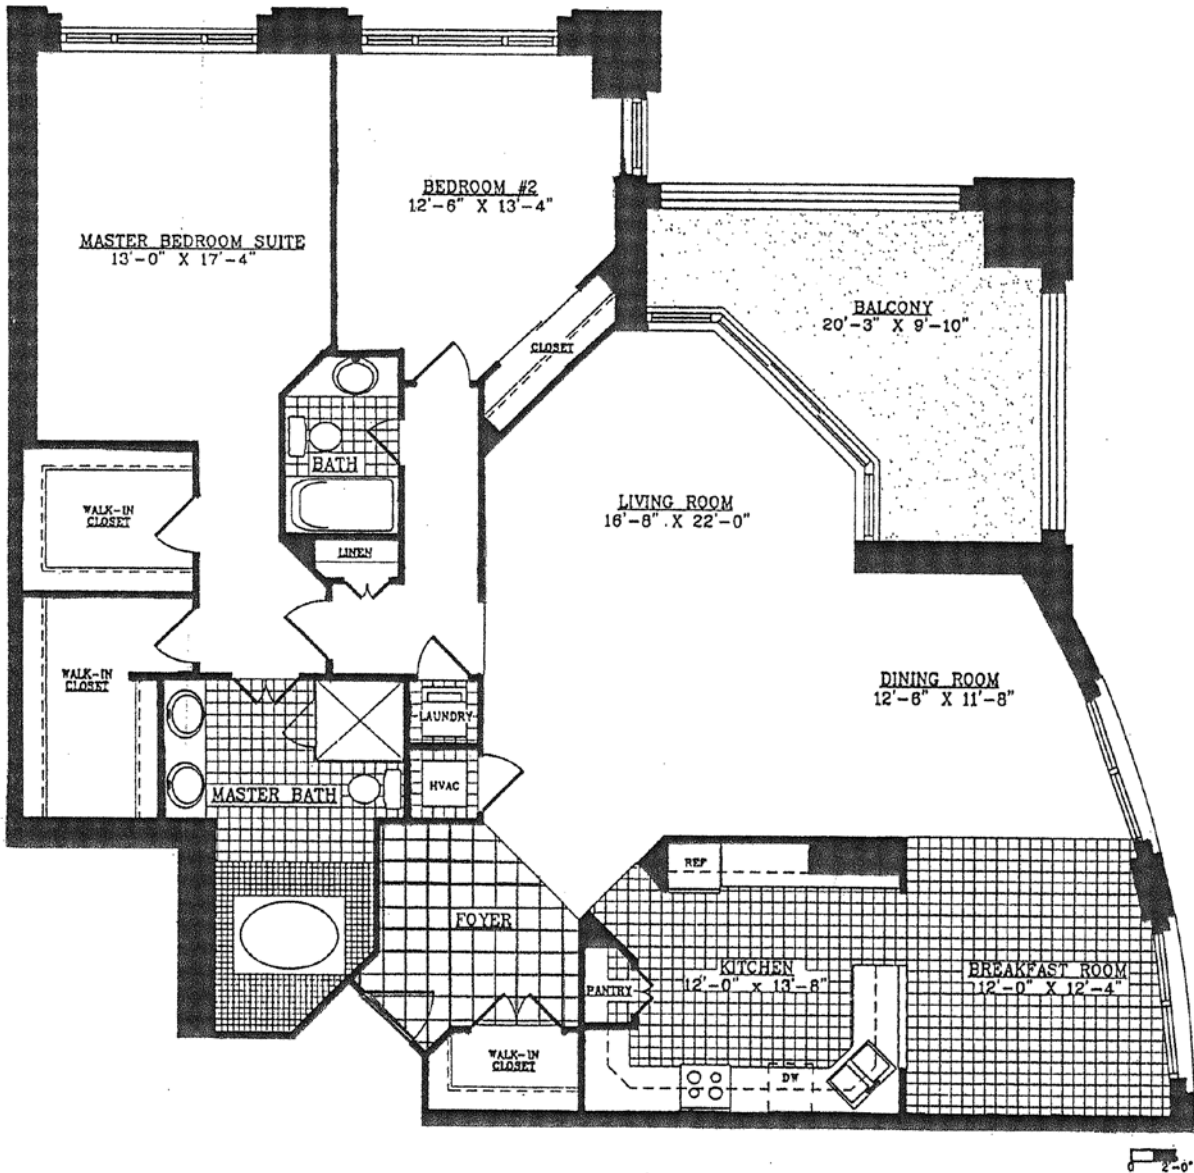

Our views tower above the rest

FLOOR PLAN FOR THE NEWPORT

INTERIOR	1,886 sq. ft.
EXTERIOR	173 sq. ft.
TOTAL AREA	2,059 sq. ft.