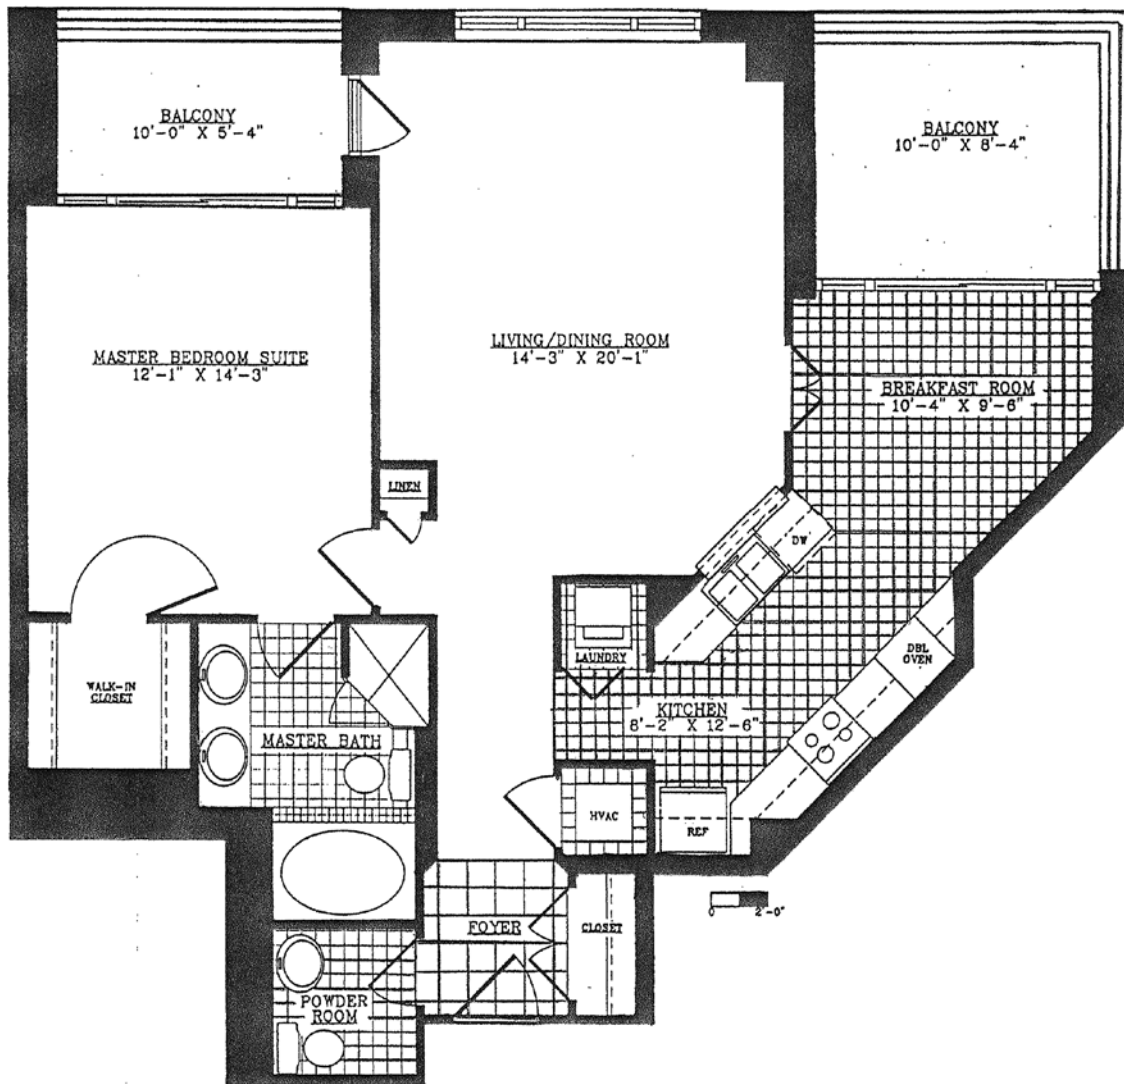

# FLOOR PLAN FOR THE PORTOFINO

INTERIOR	959 sq. ft.
EXTERIOR	146 sq. ft.
<b>TOTAL AREA</b>	<b>1,105 sq. ft.</b>