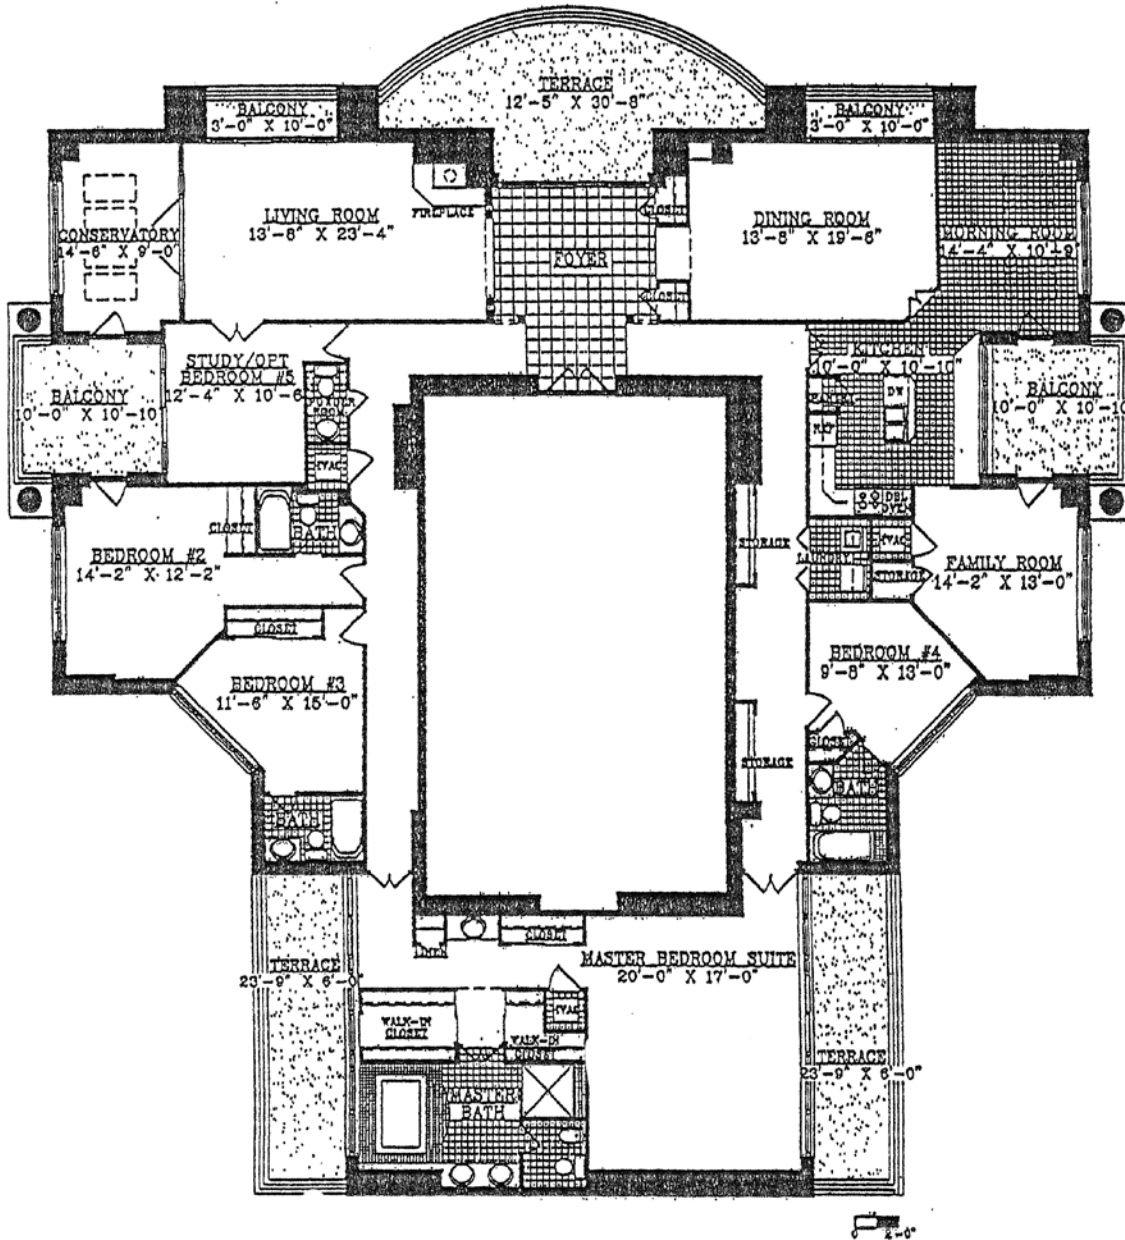

THE HARBORVIEW TOWERS

Our views tower above the rest

FLOOR PLAN FOR THE PREMIER II

Gross Area 4,968