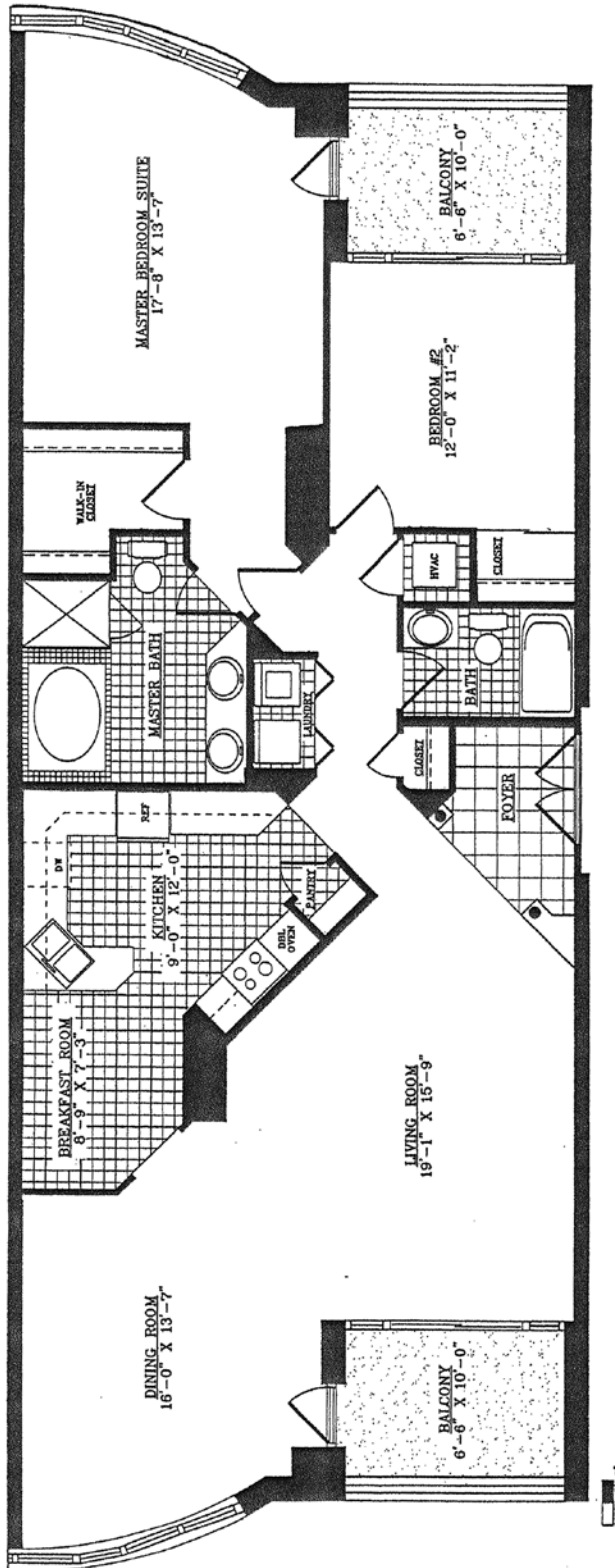

Our views tower above the rest

FLOOR PLAN FOR THE SAN FRANCISCO

INTERIOR	1,532 sq. ft.
EXTERIOR	132 sq. ft.
TOTAL AREA	1,664 sq. ft.

\$ _____