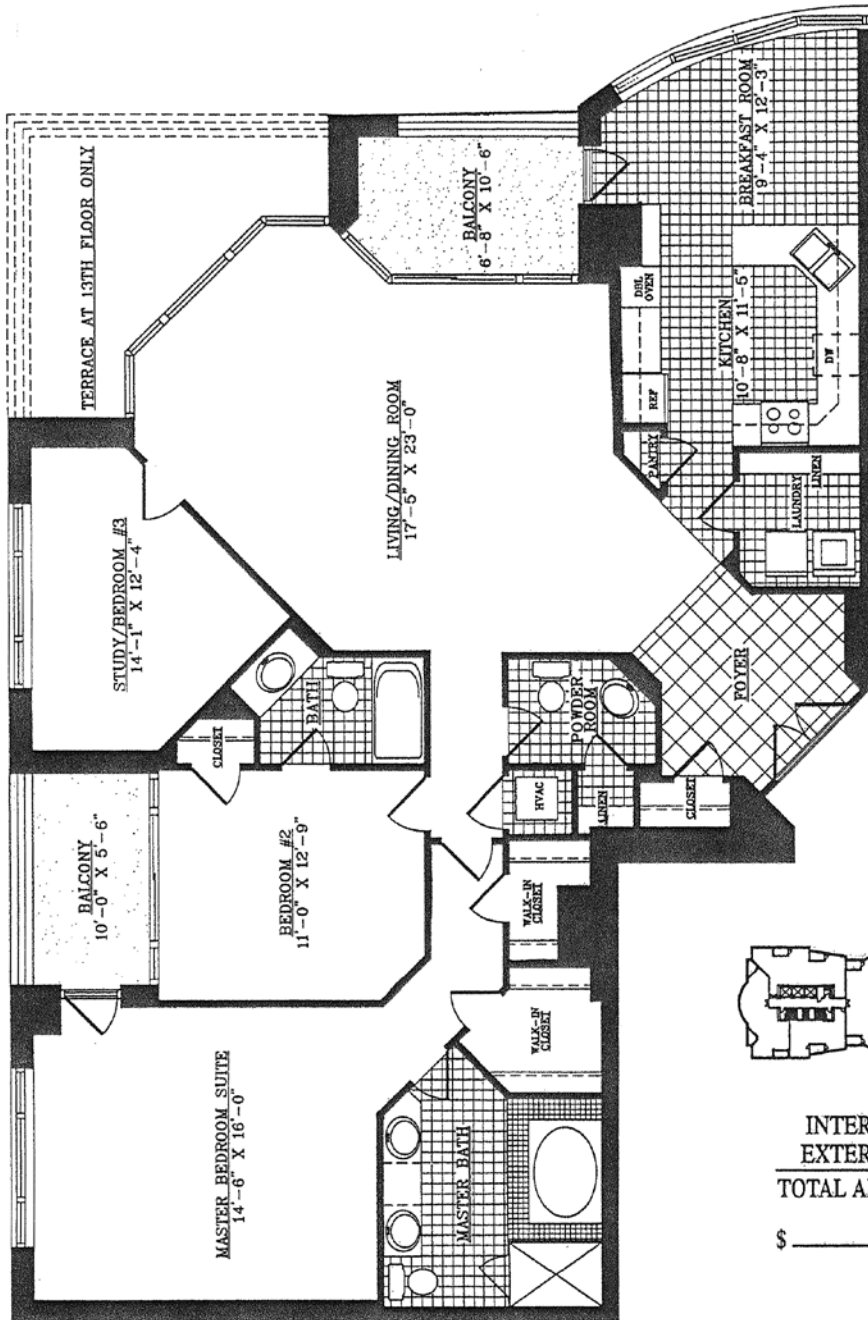

THE HARBORVIEW TOWERS

Our views tower above the rest

FLOOR PLAN FOR THE SINGAPORE

INTERIOR	1,795 sq. ft.
EXTERIOR	134 sq. ft.
TOTAL AREA	1,929 sq. ft.

\$ _____

0 2'-0"