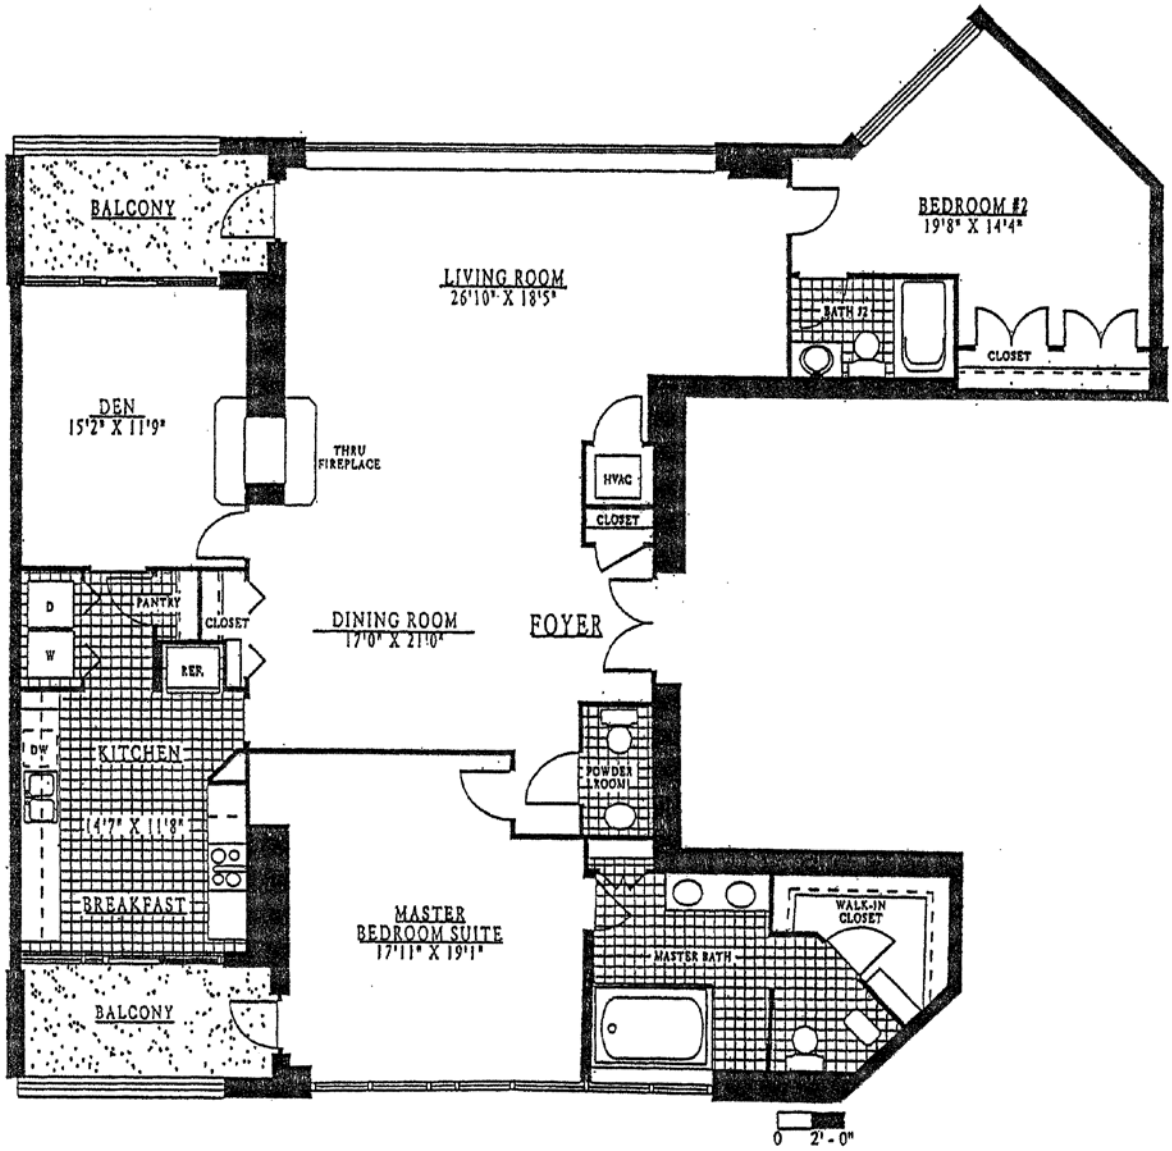

Our views tower above the rest

FLOOR PLAN FOR THE SOVEREIGN III

INTERIOR	2,182 sq. ft.
EXTERIOR	156 sq. ft.
TOTAL AREA	2,338 sq. ft.