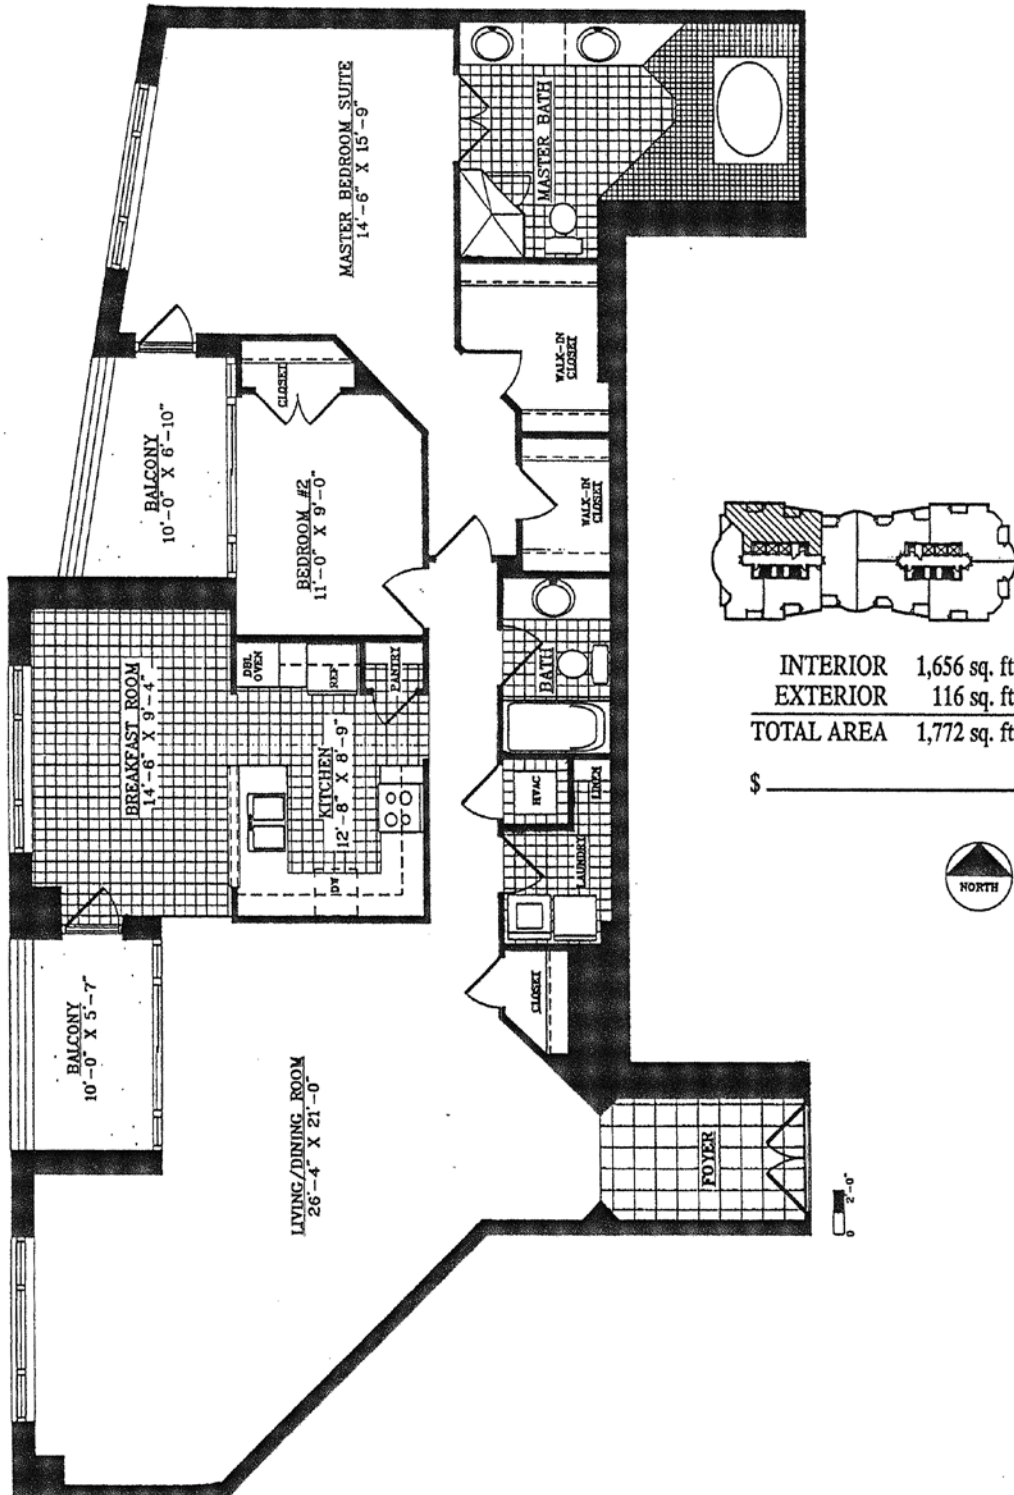

THE HARBORVIEW TOWERS

Our views tower above the rest

FLOOR PLAN FOR THE SYDNEY

INTERIOR	1,656 sq. ft.
EXTERIOR	116 sq. ft.
TOTAL AREA	1,772 sq. ft.

\$ _____