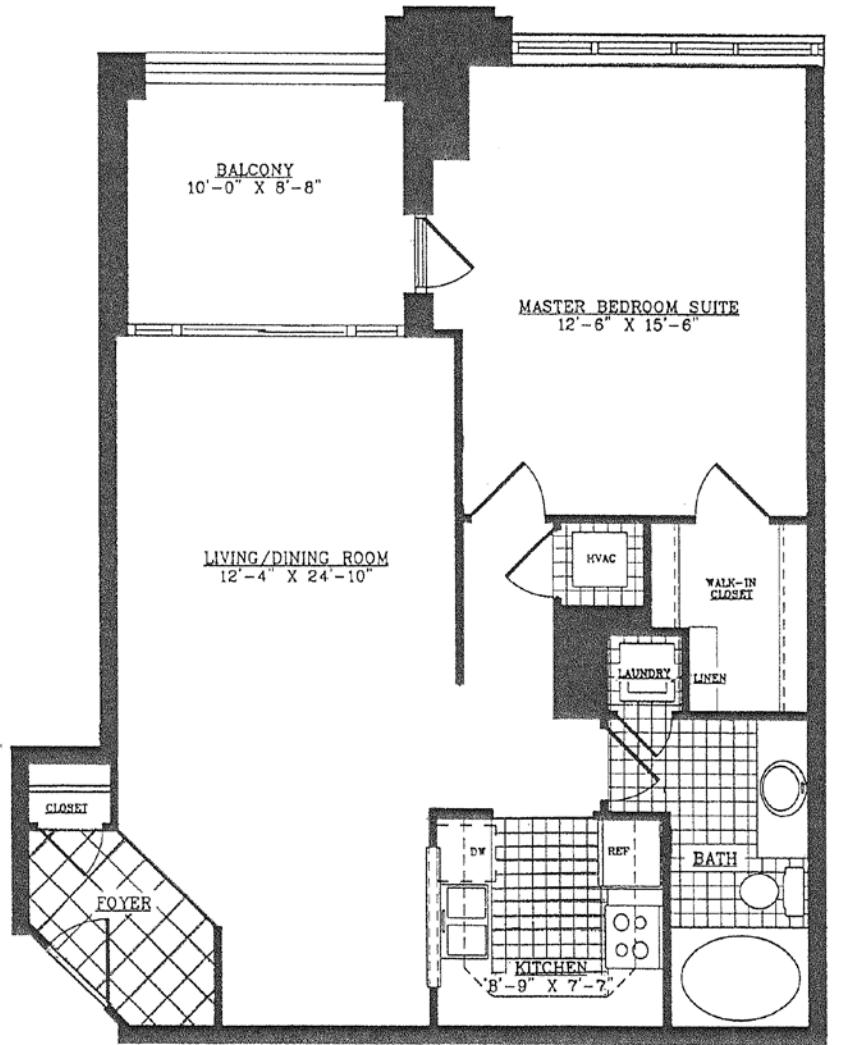

Our views tower above the rest

FLOOR PLAN FOR THE VENICE

INTERIOR	850 sq. ft.
EXTERIOR	86 sq. ft.
TOTAL AREA	936 sq. ft.